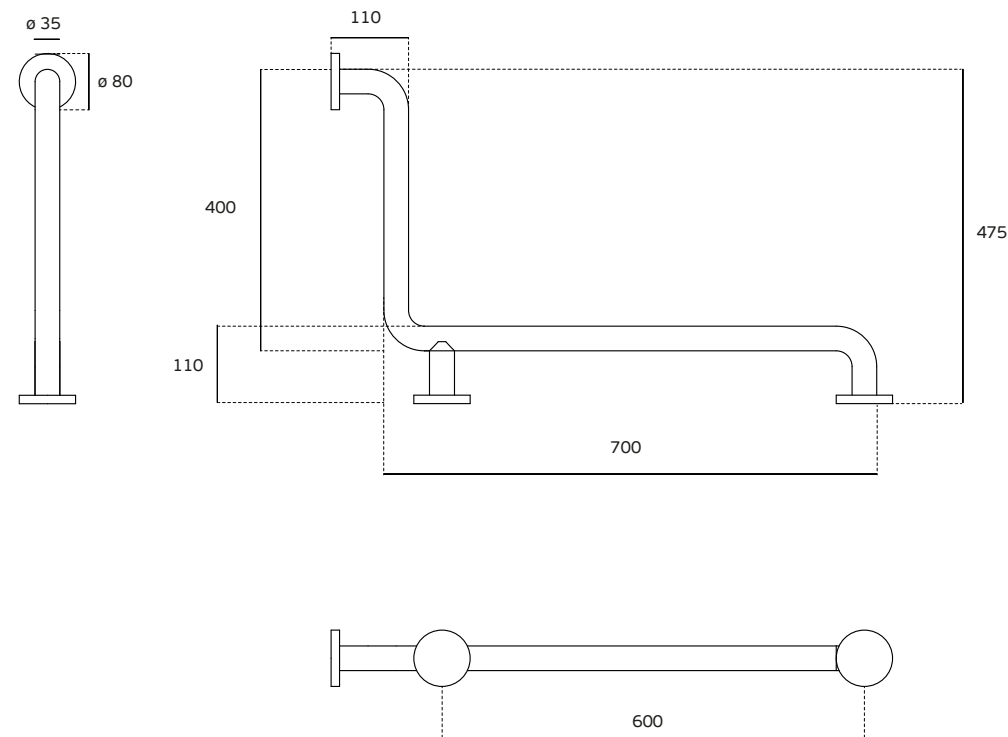

Ficha técnica de produto

Technique product file / Ficha técnica de produto

Data: 24.01.2022

Versão: 3.0

IN.12.029

Auxílios para pessoas com mobilidade condicionada
Aids for disables people / Ayudas para minusválidos.

ET: 604/2009

Documento confidencial / Confidential document / Documento confidencial © JNF 2022 www.jnf.pt

Descrição / Description / Descripción

Barra de apoio de parede /

Wall safety support /

Barra de apoio de pared.

Versão / Version / Versión.

3.0

Data / Date / Data

24.01.2022

T. (+351) 224 663 230 / F. (+351) 224 839 841 / e-mail - jnf@jnf.pt / www.jnf.pt

De acordo com o Decreto-Lei nº163/2006 de 8 de Agosto

Rua das Mimosas, 849/851
Zona Industrial das Mimosas
S. Pedro da Cova | Ap. 75 4424-909
Gondomar PORTUGAL

PÁGINA 2/2
PAGE