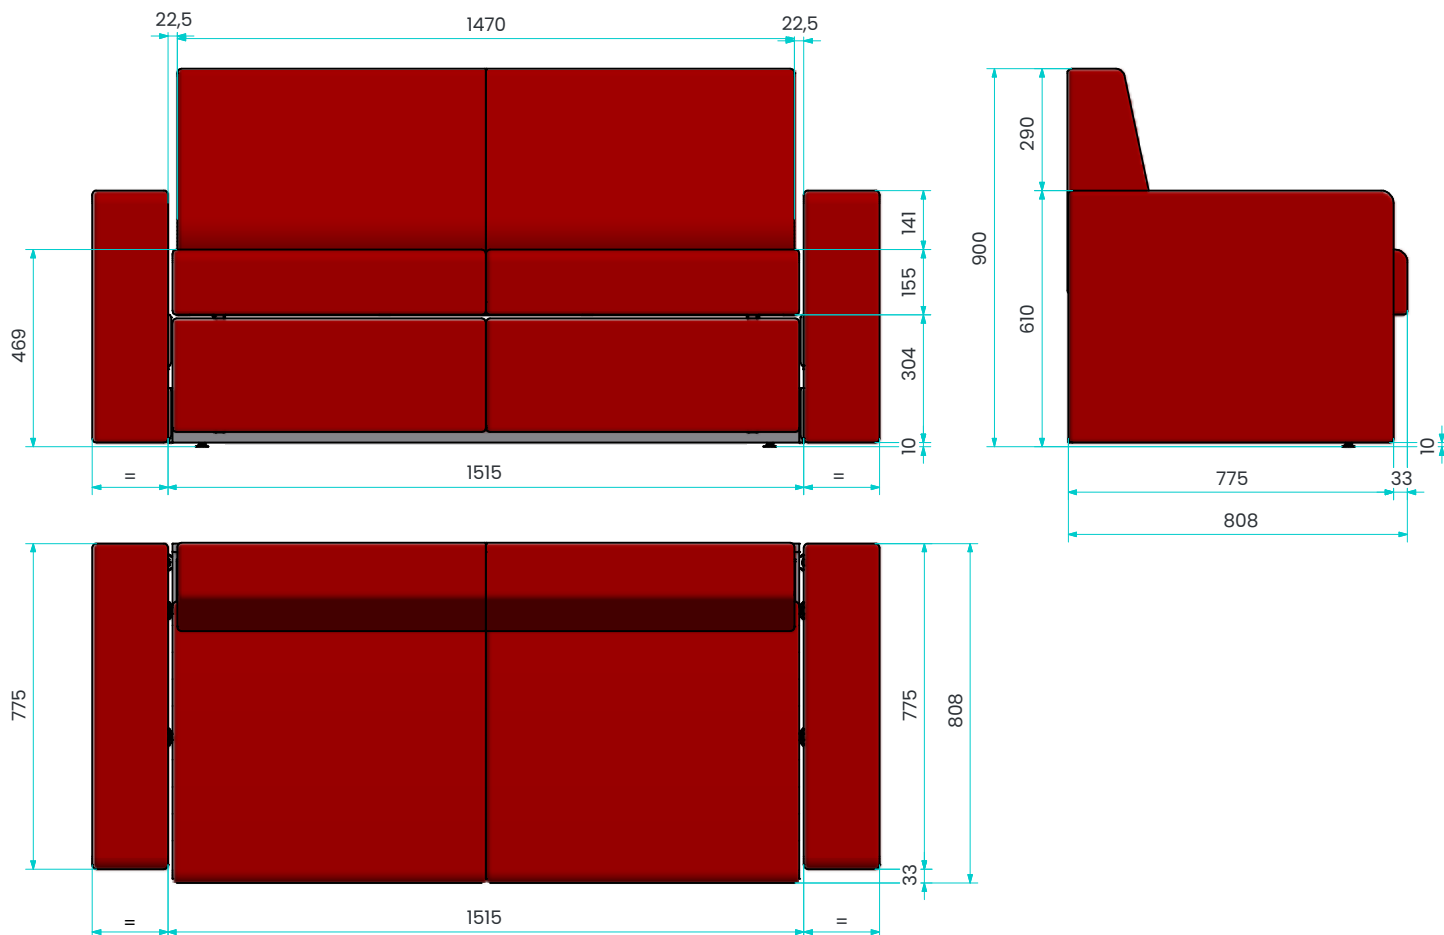

CAMA GHOST SOFÁ 1400 X 2000

BED GHOST SOFA 1400 X 2000

SOFÁ