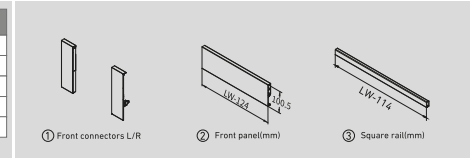

- Load capacity: 35Kg
- Length: 270-550mm
- Height of side panels: 81mm

- Front Panel width adjustment: ±1
- Front Panel height adjustment: ±2

INSTALLATION PARAMETERS

LW = Internal cabinet width
 KB = Cabinet width
 NL = Nominal length
 LT = Internal cabinet depth

Accessories

SLIM DOUBLE WALL DRAWER (DOUBLE WALL) INSTALLTION STRUCTION

LOW DRAWER HEIGHT L = 84			
Internal cabinet space Inner drawer: 136.5 	Front connectors installation size 	Front panel drilling size 	Rear panel installation size
MEDIUM DRAWER HEIGHT M = 135			
Internal cabinet space 	Front connectors installation size 	Front panel drilling size 	Rear panel installation size
HIGH DRAWER HEIGHT H = 199			
Internal cabinet space 	Front connectors installation size 	Front panel drilling size <p>*Dimension of glass side panel</p>	Rear panel installation size

DOUBLE WALL SIDE PANEL INSTALLATION

LOW DRAWER INSTALLATION				
S14×16mm self-tapping screws 		S14×16mm self-tapping screws 	S14×20mm self-tapping screws 	
MEDIUM STANDARD DRAWER INSTALLATION				
S13×12mm self-tapping screws 				
HIGHER STANDARD DRAWER INSTALLATION				
S13×12mm self-tapping screws 				
HIGHER INNER DRAWER WITH GLASS SIDE PANEL INSTALLATION				
S13×12mm self-tapping screws 				
DRAWER DISASSEMBLE				

DOUBLE WALL INNER DRAWER (LOW INNER DRAWER)

• Height of side panels: 81 mm

DOUBLE WALL INNER DRAWER (X-HIGH DRAWER)

• Height of side panels: 81 mm

DOUBLE WALL INNER DRAWER (MEDIUM INNER DRAWER WITH SQUARE RAIL)