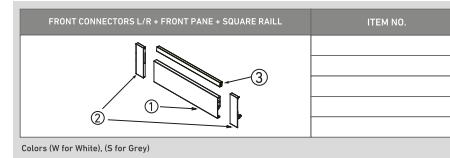

DOUBLE WALL SIDE PANEL INSTALLATION

LOW DRAWER INSTALLATION				
S14×16mm self-tapping screws 		S14×16mm self-tapping screws 	S14×20mm self-tapping screws 	
MEDIUM STANDARD DRAWER INSTALLATION				
S13×12mm self-tapping screws 				
HIGHER STANDARD DRAWER INSTALLATION				
S13×12mm self-tapping screws 				
HIGHER INNER DRAWER WITH GLASS SIDE PANEL INSTALLATION				
S13×12mm self-tapping screws 				
DRAWER DISASSEMBLE				

DOUBLE WALL INNER DRAWER (LOW INNER DRAWER)

• Height of side panels: 81 mm

DOUBLE WALL INNER DRAWER (X-HIGH DRAWER)

• Height of side panels: 81 mm

DOUBLE WALL INNER DRAWER (MEDIUM INNER DRAWER WITH SQUARE RAIL)