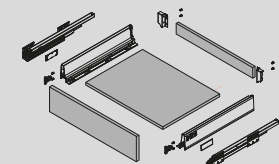

Accessories