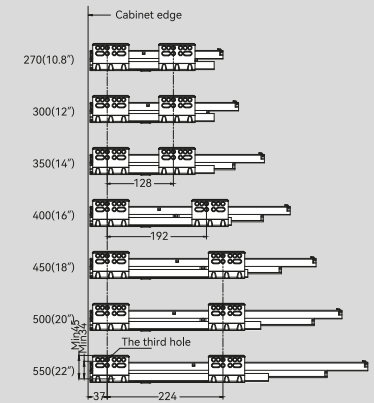

Hole position(mm)

Accessories