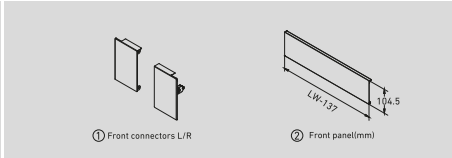

- Load capacity: 35Kg
- Length: 270-550mm
- Height of side panels: 81mm

- Front Panel width adjustment: ±1
- Front Panel height adjustment: ±2

INSTALLATION PARAMETERS

LW = Internal cabinet width
 KB = Cabinet width
 NL = Nominal length
 LT = Internal cabinet depth

Accessories

SLIM DOUBLE WALL DRAWER (DOUBLE WALL) INSTALLTION STRUCTION

LOW DRAWER HEIGHT L = 84			
Internal cabinet space Inner drawer: 136.5 	Front connectors installation size 	Front panel drilling size 	Rear panel installation size
MEDIUM DRAWER HEIGHT M = 135			
Internal cabinet space 	Front connectors installation size 	Front panel drilling size 	Rear panel installation size
HIGH DRAWER HEIGHT H = 199			
Internal cabinet space 	Front connectors installation size 	Front panel drilling size <p>*Dimension of glass side panel</p>	Rear panel installation size

DOUBLE WALL SIDE PANEL INSTALLATION

LOW DRAWER INSTALLATION				
S14×16mm self-tapping screws 		S14×16mm self-tapping screws 	S14×20mm self-tapping screws 	
MEDIUM STANDARD DRAWER INSTALLATION				
S13×12mm self-tapping screws 				
HIGHER STANDARD DRAWER INSTALLATION				
S13×12mm self-tapping screws 				
HIGHER INNER DRAWER WITH GLASS SIDE PANEL INSTALLATION				
S13×12mm self-tapping screws 				
DRAWER DISASSEMBLE				

DOUBLE WALL INNER DRAWER (LOW INNER DRAWER)

• Height of side panels: 81 mm

DOUBLE WALL INNER DRAWER (X-HIGH DRAWER)

• Height of side panels: 81 mm

DOUBLE WALL INNER DRAWER (MEDIUM INNER DRAWER WITH SQUARE RAIL)