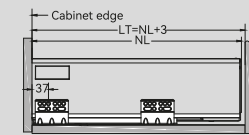

Standard drawer

16mm panel