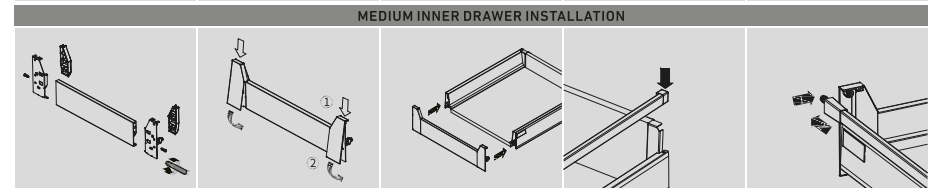

DOUBLE WALL SIDE PANEL INSTALLATION

LOW DRAWER INSTALLATION				
S14×16mm self-tapping screws 		S14×16mm self-tapping screws 	S14×20mm self-tapping screws 	
MEDIUM STANDARD DRAWER INSTALLATION				
S13×12mm self-tapping screws 				
HIGHER STANDARD DRAWER INSTALLATION				
S13×12mm self-tapping screws 				
HIGHER INNER DRAWER WITH GLASS SIDE PANEL INSTALLATION				
S13×12mm self-tapping screws 				
DRAWER DISASSEMBLE				

DOUBLE WALL INNER DRAWER (LOW INNER DRAWER)

• Height of side panels: 81 mm

DOUBLE WALL INNER DRAWER (X-HIGH DRAWER)

• Height of side panels: 81 mm

DOUBLE WALL INNER DRAWER (MEDIUM INNER DRAWER WITH SQUARE RAIL)

• Height of side panels: 81 mm

INNER DRAWER INSTALLATION DEMONSTRATION

DOUBLE WALL INNER DRAWER (X-HIGH DRAWER)

• Height of side panels: 81 mm