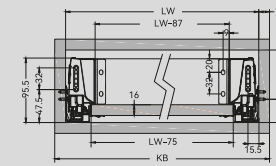

INSTALLATION PARAMETERS

16mm panel