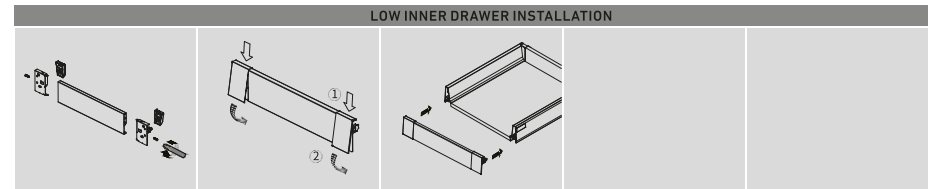

DOUBLE WALL SIDE PANEL INSTALLATION

LOW DRAWER INSTALLATION				
S14×16mm self-tapping screws 		S14×16mm self-tapping screws 	S14×20mm self-tapping screws 	
MEDIUM STANDARD DRAWER INSTALLATION				
S13×12mm self-tapping screws 				
HIGHER STANDARD DRAWER INSTALLATION				
S13×12mm self-tapping screws 				
HIGHER INNER DRAWER WITH GLASS SIDE PANEL INSTALLATION				
S13×12mm self-tapping screws 				
DRAWER DISASSEMBLE				

DOUBLE WALL INNER DRAWER (LOW INNER DRAWER)

• Height of side panels: 81 mm

DOUBLE WALL INNER DRAWER (X-HIGH DRAWER)

• Height of side panels: 81 mm

DOUBLE WALL INNER DRAWER (MEDIUM INNER DRAWER WITH SQUARE RAIL)

• Height of side panels: 81 mm

INNER DRAWER INSTALLATION DEMONSTRATION

DOUBLE WALL INNER DRAWER (X-HIGH DRAWER)

• Height of side panels: 81 mm