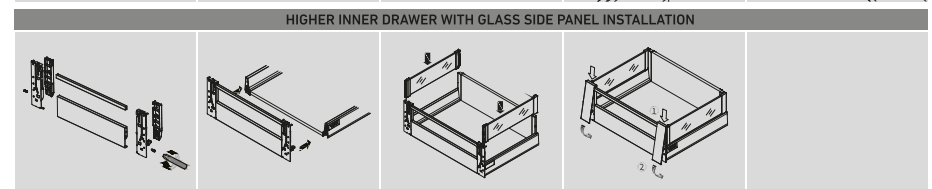

DOUBLE WALL INNER DRAWER (LOW INNER DRAWER)

• Height of side panels: 81 mm

DOUBLE WALL INNER DRAWER (X-HIGH DRAWER)

• Height of side panels: 81 mm

DOUBLE WALL INNER DRAWER (MEDIUM INNER DRAWER WITH SQUARE RAIL)

• Height of side panels: 81 mm

INNER DRAWER INSTALLATION DEMONSTRATION

DOUBLE WALL INNER DRAWER (X-HIGH DRAWER)

• Height of side panels: 81 mm