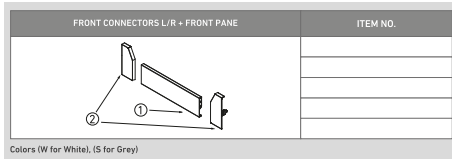

DOUBLE WALL INNER DRAWER (MEDIUM INNER DRAWER WITH SQUARE RAIL)

• Height of side panels: 81 mm