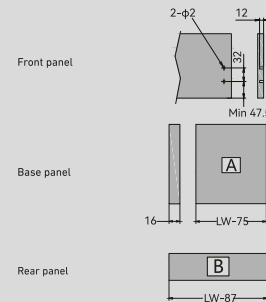

- Load capacity: 35Kg
- Length: 270-550mm
- Height of side panels: 81mm

- Front Panel width adjustment: ±1
- Front Panel height adjustment: ±2

INSTALLATION PARAMETERS

Standard drawer

Hole position(mm)

Accessories