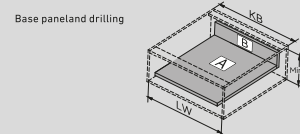

- Load capacity: 35Kg
- Length: 270-550mm
- Height of side panels: 81mm

- Front Panel width adjustment: ±1
- Front Panel height adjustment: ±2

INSTALLATION PARAMETERS

Standard drawer

Hole position(mm)

Accessories