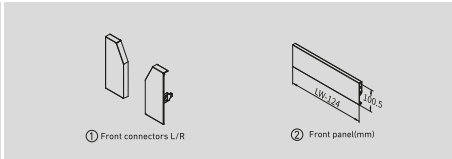

- Load capacity: 35Kg
- Length: 270-550mm
- Height of side panels: 81mm

- Front Panel width adjustment: ±1
- Front Panel height adjustment: ±2

INSTALLATION PARAMETERS

LW = Internal cabinet width
 KB = Cabinet width
 NL = Nominal length
 LT = Internal cabinet depth

DOUBLE WALL SIDE PANEL INSTALLATION

LOW DRAWER INSTALLATION				
S14×16mm self-tapping screws 		S14×16mm self-tapping screws 	S14×20mm self-tapping screws 	
MEDIUM STANDARD DRAWER INSTALLATION				
S13×12mm self-tapping screws 				
HIGHER STANDARD DRAWER INSTALLATION				
S13×12mm self-tapping screws 				
HIGHER INNER DRAWER WITH GLASS SIDE PANEL INSTALLATION				
S13×12mm self-tapping screws 				
DRAWER DISASSEMBLE				

DOUBLE WALL INNER DRAWER (LOW INNER DRAWER)

• Height of side panels: 81 mm

DOUBLE WALL INNER DRAWER (X-HIGH DRAWER)

• Height of side panels: 81 mm

DOUBLE WALL INNER DRAWER (MEDIUM INNER DRAWER WITH SQUARE RAIL)

• Height of side panels: 81 mm

INNER DRAWER INSTALLATION DEMONSTRATION

DOUBLE WALL INNER DRAWER (X-HIGH DRAWER)

• Height of side panels: 81 mm