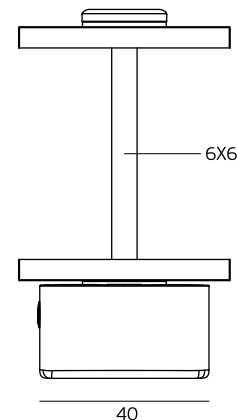

Ficha técnica do produto

Datasheet / Ficha técnica del producto

Data: 13.05.2025

Versão: 1.0

IN.04.117

Fechos/
Snibs/ Condeñas

ET:3778/2025

Documento confidencial / Confidential document / Documento confidencial @ JNF 2025 www.jnfhardware.com

Descrição / Description / Descripción

Fecho WC sem indicador de cor /
Bathroom snib without color indicator / Condeña de baño sin indicador de color

Versão / Version / Versión

1.0

Data / Date / Data

13.05.2025

Ø20

20

28

6X6

40

50

50

T. (+351) 224 663 230 / F. (+351) 224 839 841 / e-mail - jnf@jnf.pt / www.jnfhardware.com

Rua das Mimosas, 849/851
Zona Industrial das Mimosas
S. Pedro da Cova | Ap. 75 4424-909
Gondomar, PORTUGAL

PÁGINA/ 2/2
PAGE