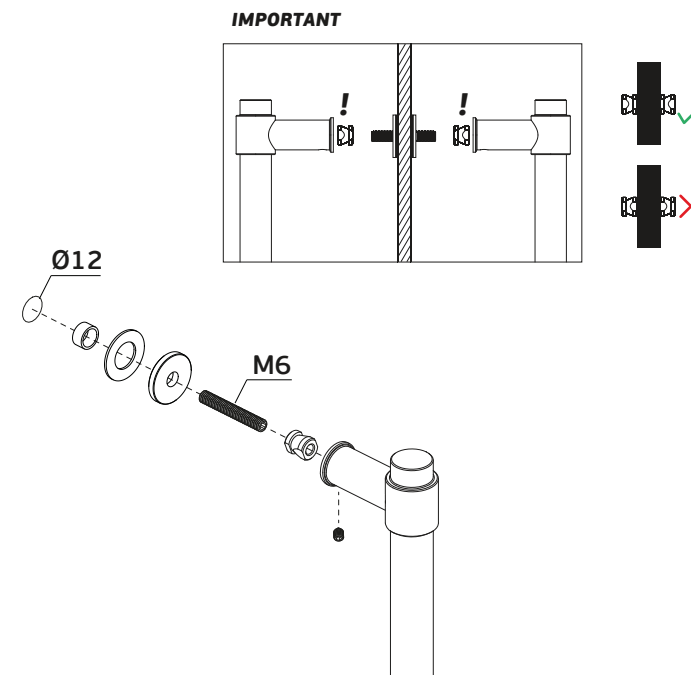

Ficha técnica do produto

Datasheet / Ficha técnica del producto

Data: 08.03.2021

Versão: 2.0

IN.07.123.16.D.KN

Asas de porta/
Pull handles/ Manillones de puerta

ET:2256/2019

Documento confidencial / Confidential document / Documento confidencial @ JNF 2021 www.jnf.pt

Descrição / Description / Descripción	Asa de porta dupla / Double door handle / Manillon de puerta doble
Versão / Version / Versión	2.0
Data / Date / Data	08.03.2021

Vidro/ Glass/ Cristal - IN.08.MFU.SV.19

Asa simples / Single handle / Manillon simple

OPCIONAL/ OPTIONAL - NÃO INCLUÍDO/ NOT INCLUDED

Vidro/ Glass/ Cristal - IN.08.MFU.DV.19

Asa Dupla / Double handle / Manillon Doble

OPCIONAL/ OPTIONAL - NÃO INCLUÍDO/ NOT INCLUDED

T. (+351) 224 663 230 / F. (+351) 224 839 841 / e-mail - jnf@jnf.pt / www.jnf.pt

Rua das Mimosas, 849/851
Zona Industrial das Mimosas
S. Pedro da Cova | Ap. 75 4424-909
Gondomar, PORTUGAL